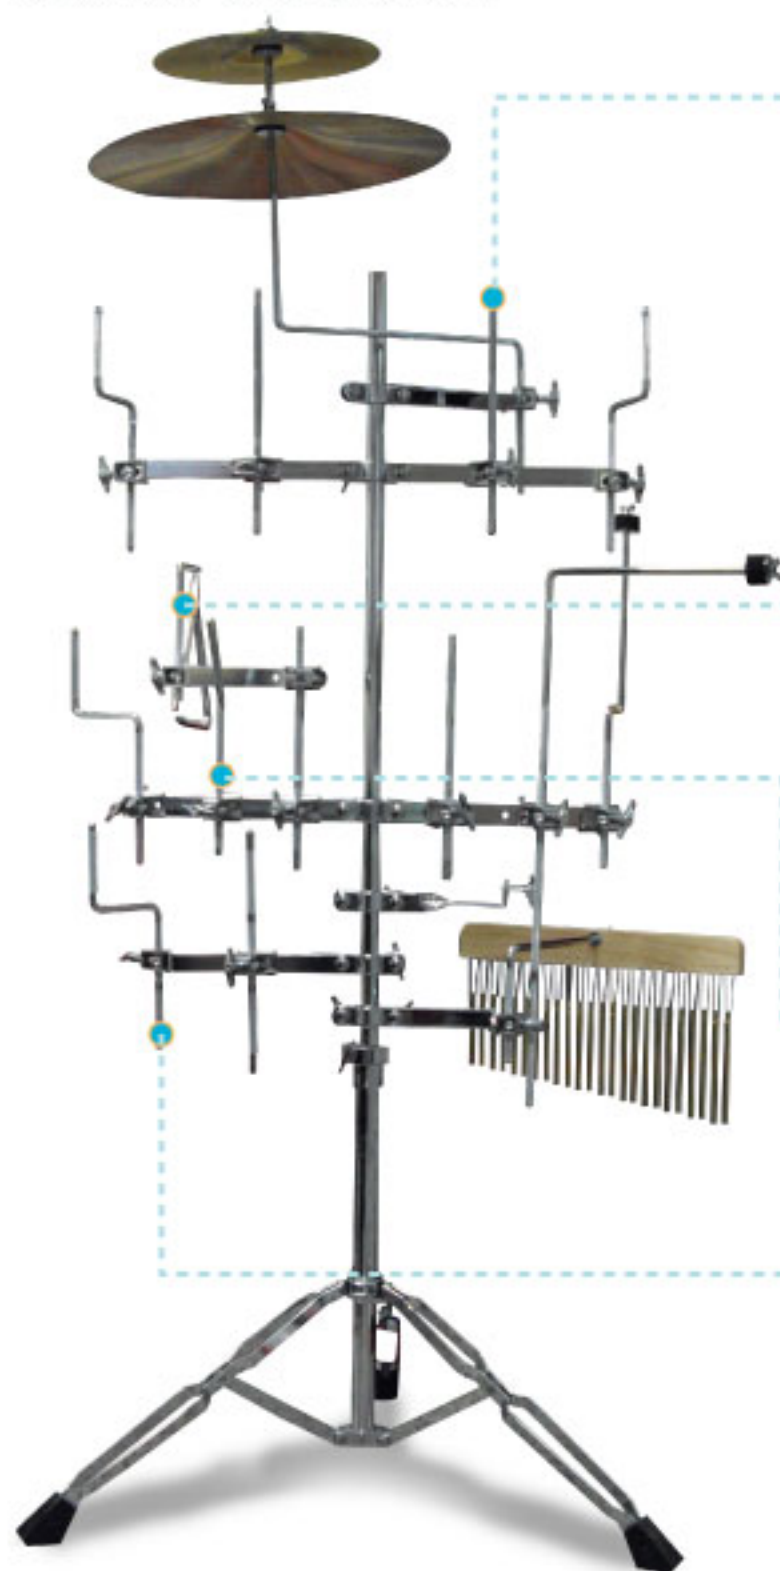

MULTI CLAMP

The main multi clamp easily attaches to any common stand. Its unique feature to fit any given space situation.

黑色萬用夾-2底座

MULTI CLAMP, TWO MOUNT

貨號NO	材質Material	特徵Features
B220-2	Black roast paint	Strong mounting clamp

PERCUSSION Mounts

Clamping mounts are designed to provide an easy uncluttered way of mounting various percussion instruments, cymbals, or microphones to drums, congas, bongos, and other instruments via their hoop or tension rod.