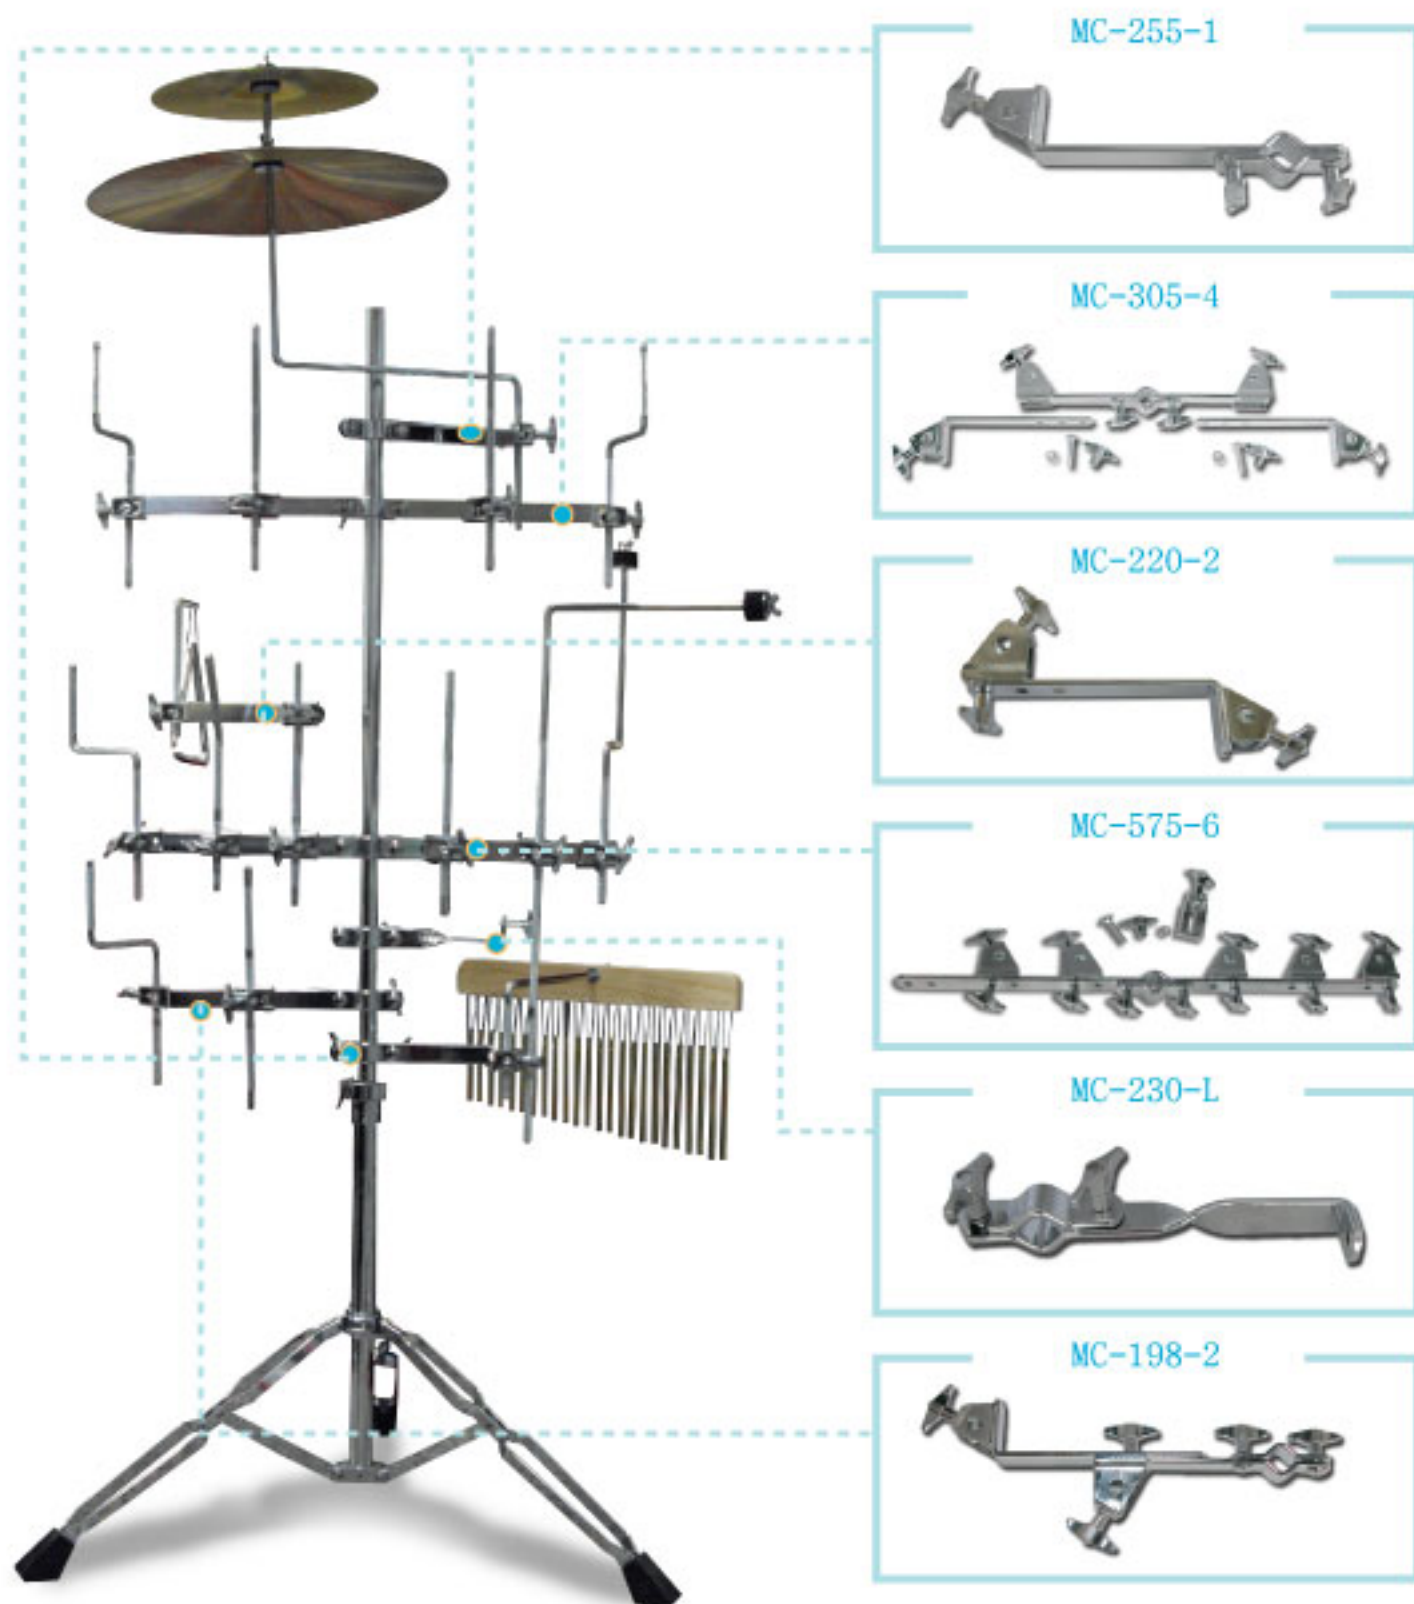

A-GO-GO STEEL FINISH MODEL

The special and clear and orotund ,
with aflexible connection ,
waits for you to discover.

遊俠

Crooked A-Go-Go

貨號NO	規格Sizes
AGG-CR01	4" & 7"

HANDHELD MODELS

The unique feature is a wide and comfortable Handle .
Ideal for street percussion.

圓舞

Hand held A-Go-Go

貨號NO	規格Sizes
AGG-H01	4" & 7"

MUMTI CLAMP

This system of well thought out clamps, holders, rods, attachments, percussion tables and stands for literally any set up or apace situation.

MUMTI CLAMP

The main multi clamp easily attaches to any common stand.
Its unique feature to fit any given space situation.

萬用夾-2底座

MULTI CLAMP, TWO MOUNT

貨號NO	材質Material
MC-305-2	Chrome plated steel

萬用夾-1底座 (U型)

MULTI CLAMP, ONE MOUNT (U)